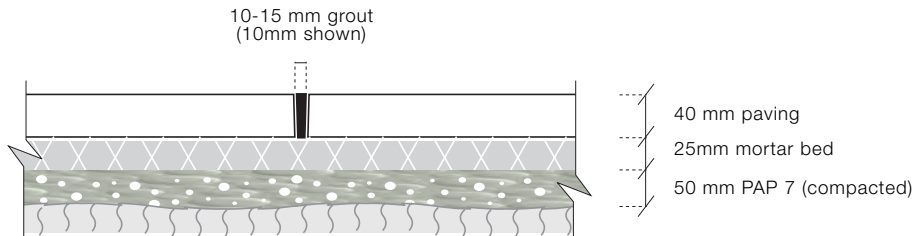

wetcast paving

lifestyle range / platinum range / exposed range / platinum weathered range

JAGAS wet cast pavers

Sizes available

- 300 x 300 (11 units per m²)
- 400 x 400 (6.3 units per m²)
- 450 x 450 (5 units per m²)
- 500 x 500 (4 units per m²)
- 600 x 300 (5.5 units per m²)
- 600 x 600 (2.8 units per m²)
- 600 x 150 (border)
- 300 x 300 bullnose
- 450 x 450 bullnose
- 600 x 300 bullnose

laying specifications for JAGAS wet cast pavers

JAGAS 600mm x 600mm pavers 605mm centres

JAGAS 450mm x 450mm pavers 455mm centres