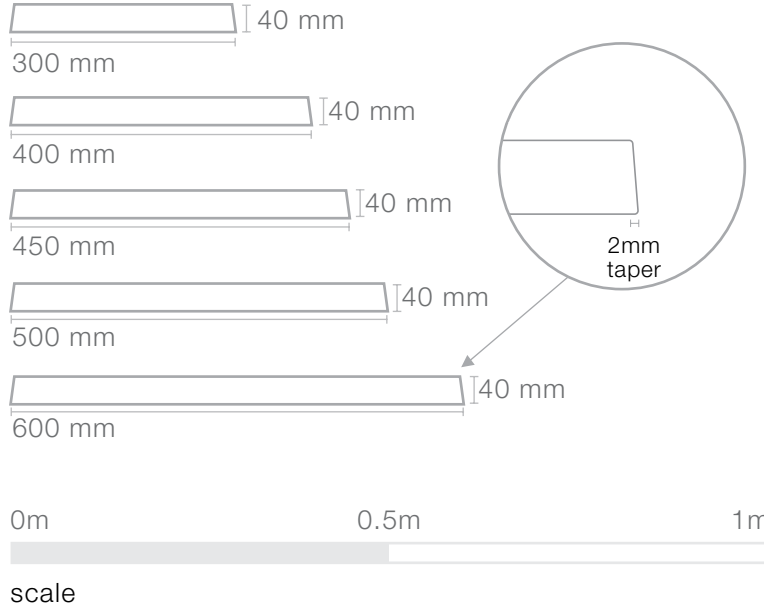

wetcast paving

lifestyle range / platinum range / exposed range / platinum weathered range

JAGAS wet cast pavers

Sizes available

- 300 x 300 (11 units per m²)
- 400 x 400 (6.3 units per m²)
- 450 x 450 (5 units per m²)
- 500 x 500 (4 units per m²)
- 600 x 300 (5.5 units per m²)
- 600 x 600 (2.8 units per m²)
- 600 x 150 (border)
- 300 x 300 bullnose
- 450 x 450 bullnose
- 600 x 300 bullnose

laying specifications for JAGAS wet cast pavers

JAGAS 600mm x 600mm pavers 605mm centres

JAGAS 450mm x 450mm pavers 455mm centres